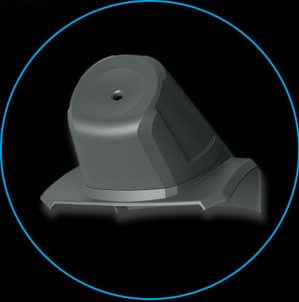

Pool Equipment
Équipement de Piscine

STARJET

Your Choice Of Colours

Black Bundle

94160026k

Grey Bundle

94160001K

Brown Bundle

94160005K

2 x Starjet Backlit Water Jet

- 2 x Starjet Shell
- 2 x Cap for Starjet Shell
- 2 x Front Ledge Cap Adapter (Diamond Pool Compatibility)
- 2 x Front Ledge Cap Adapter (Gold Pool Compatibility)
- 2 x Flow Valve

2 x Carvin PU Tube (23161007-16)

-2 x 16 Meter (52.5') in Length, OD 12mm x 9mm

Starjet 4-Way Manifold Kit (94160004)

- 1 x Distributor Body
- 4 x Quick Connector 12mm x 3/8
- 4 x O-Ring
- 4 x Tube Plug 12mm